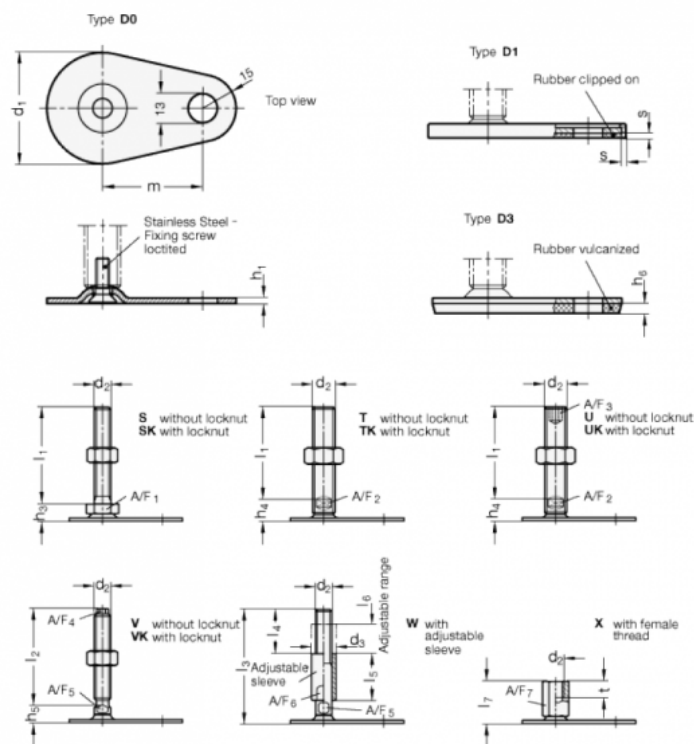

Article number: 204380M16200D1TK
 Description: E+G levelling foot
 GN 43-80-M16-200-D1-TK
 Note: TK With nut, Wrench flat at the bottom

Measures

$A/F2 = 12$	$s = 2$
$d1 = 80$	
$d2 = M16$	
$h1 = 3$	
$h4 = 18$	
$h6 =$	
$l1 = 200$	
$m = 70$	